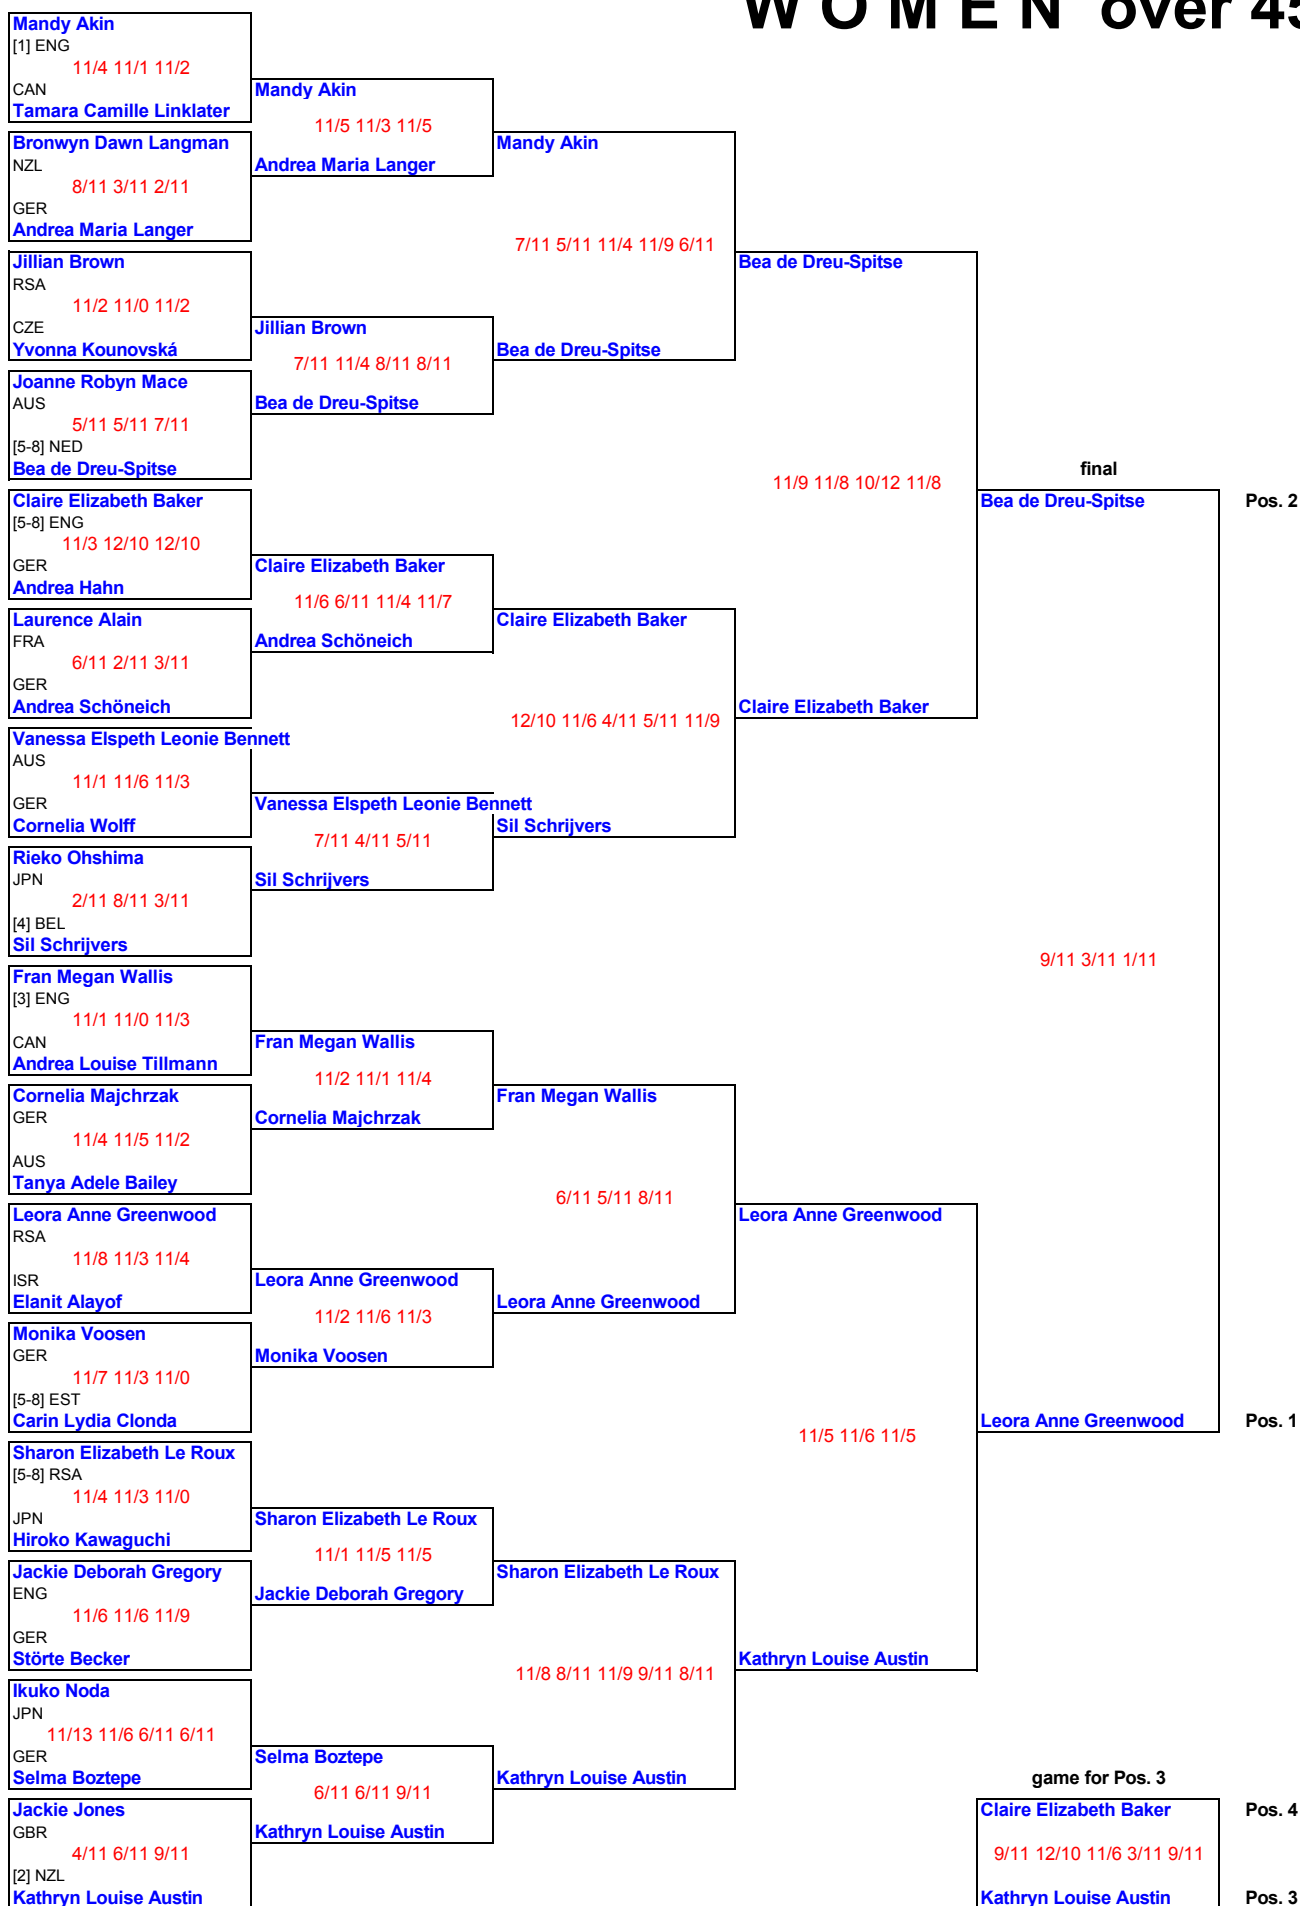

10th WSF WORLD MASTERS Championships 2010
Cologne & St. Augustin/GERMANY, 23. - 28. August 2010

W O M E N over 45