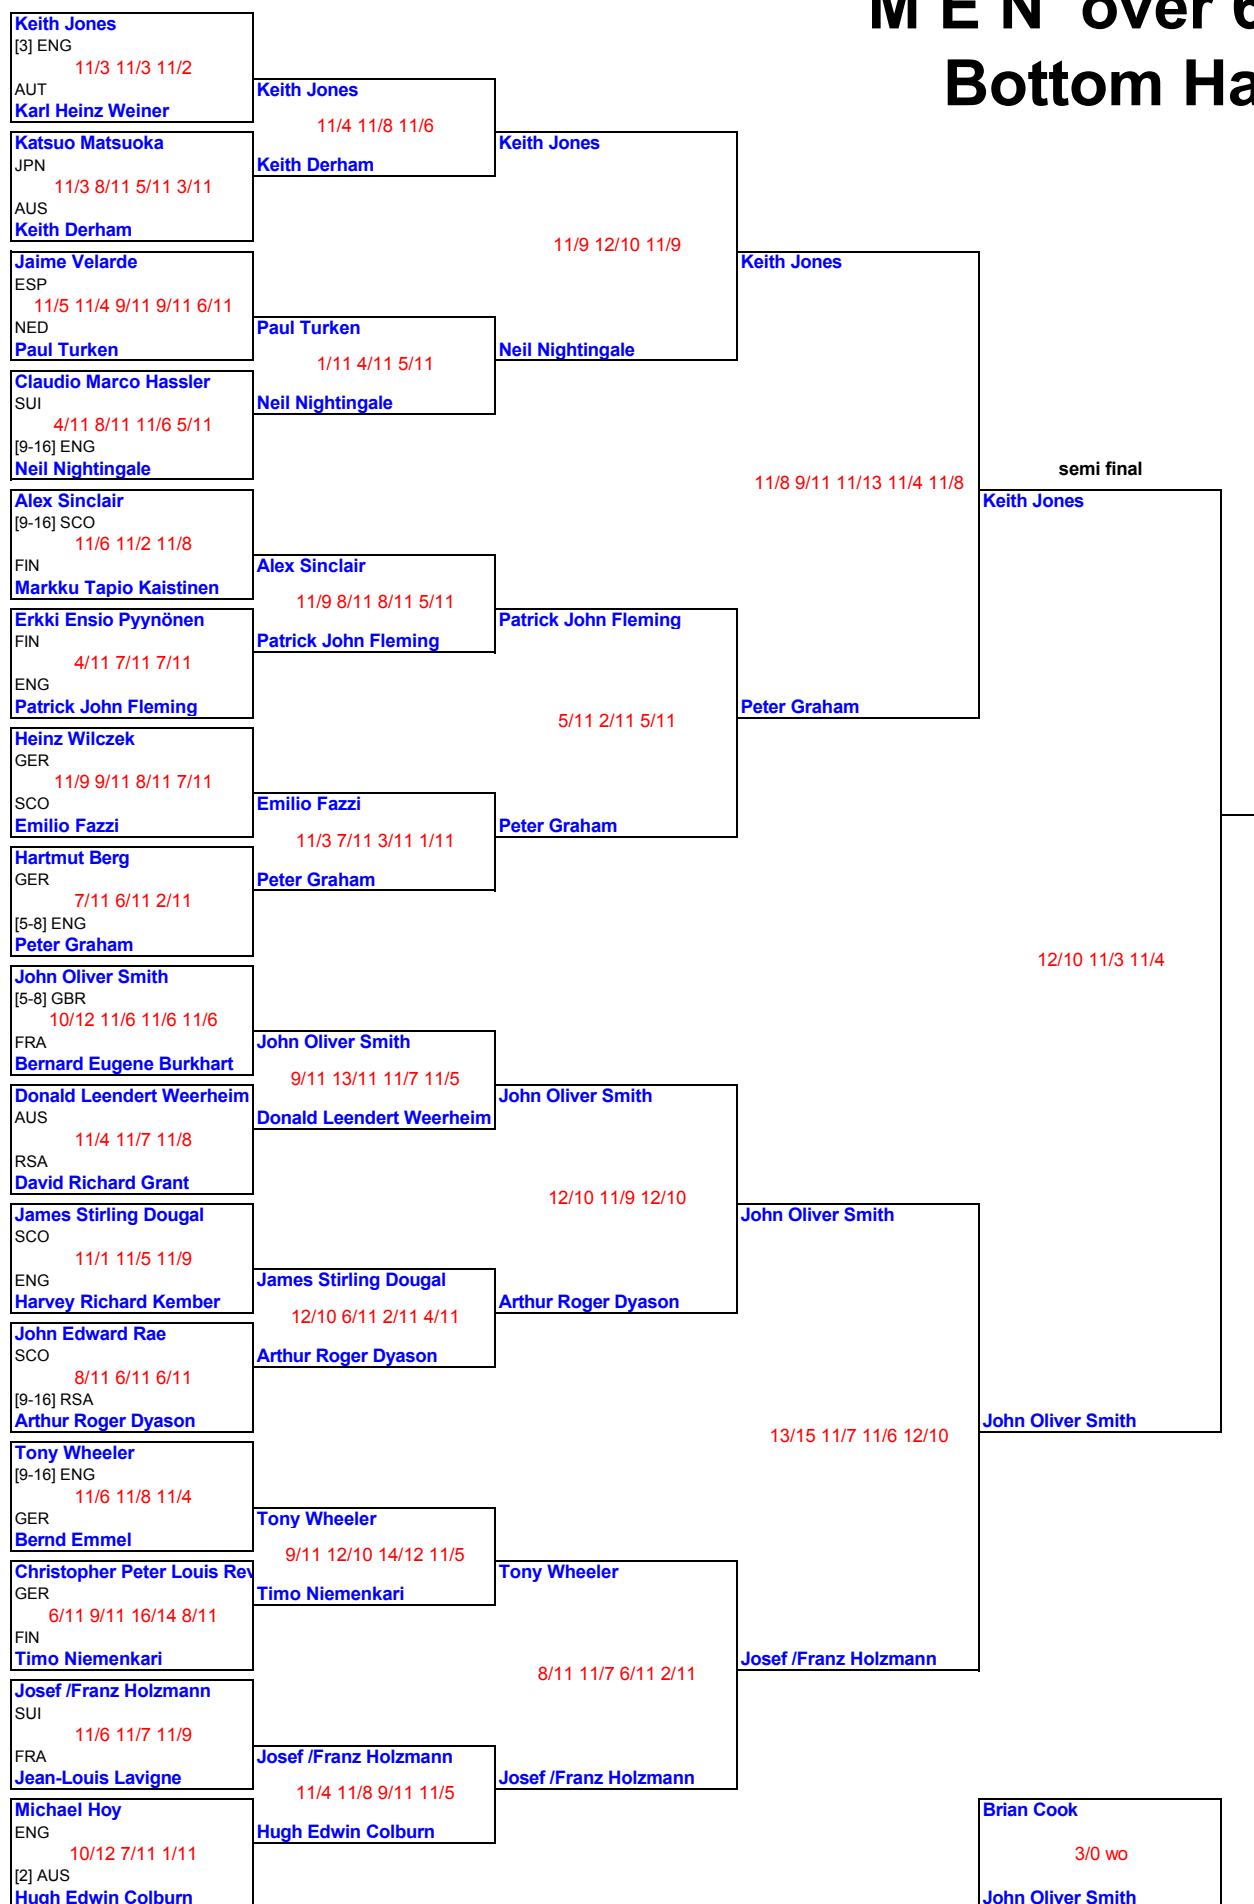

10th WSF WORLD MASTERS Championships 2010
Cologne & St. Augustin/GERMANY, 23. - 28. August 2010

M E N over 60

Bottom Half