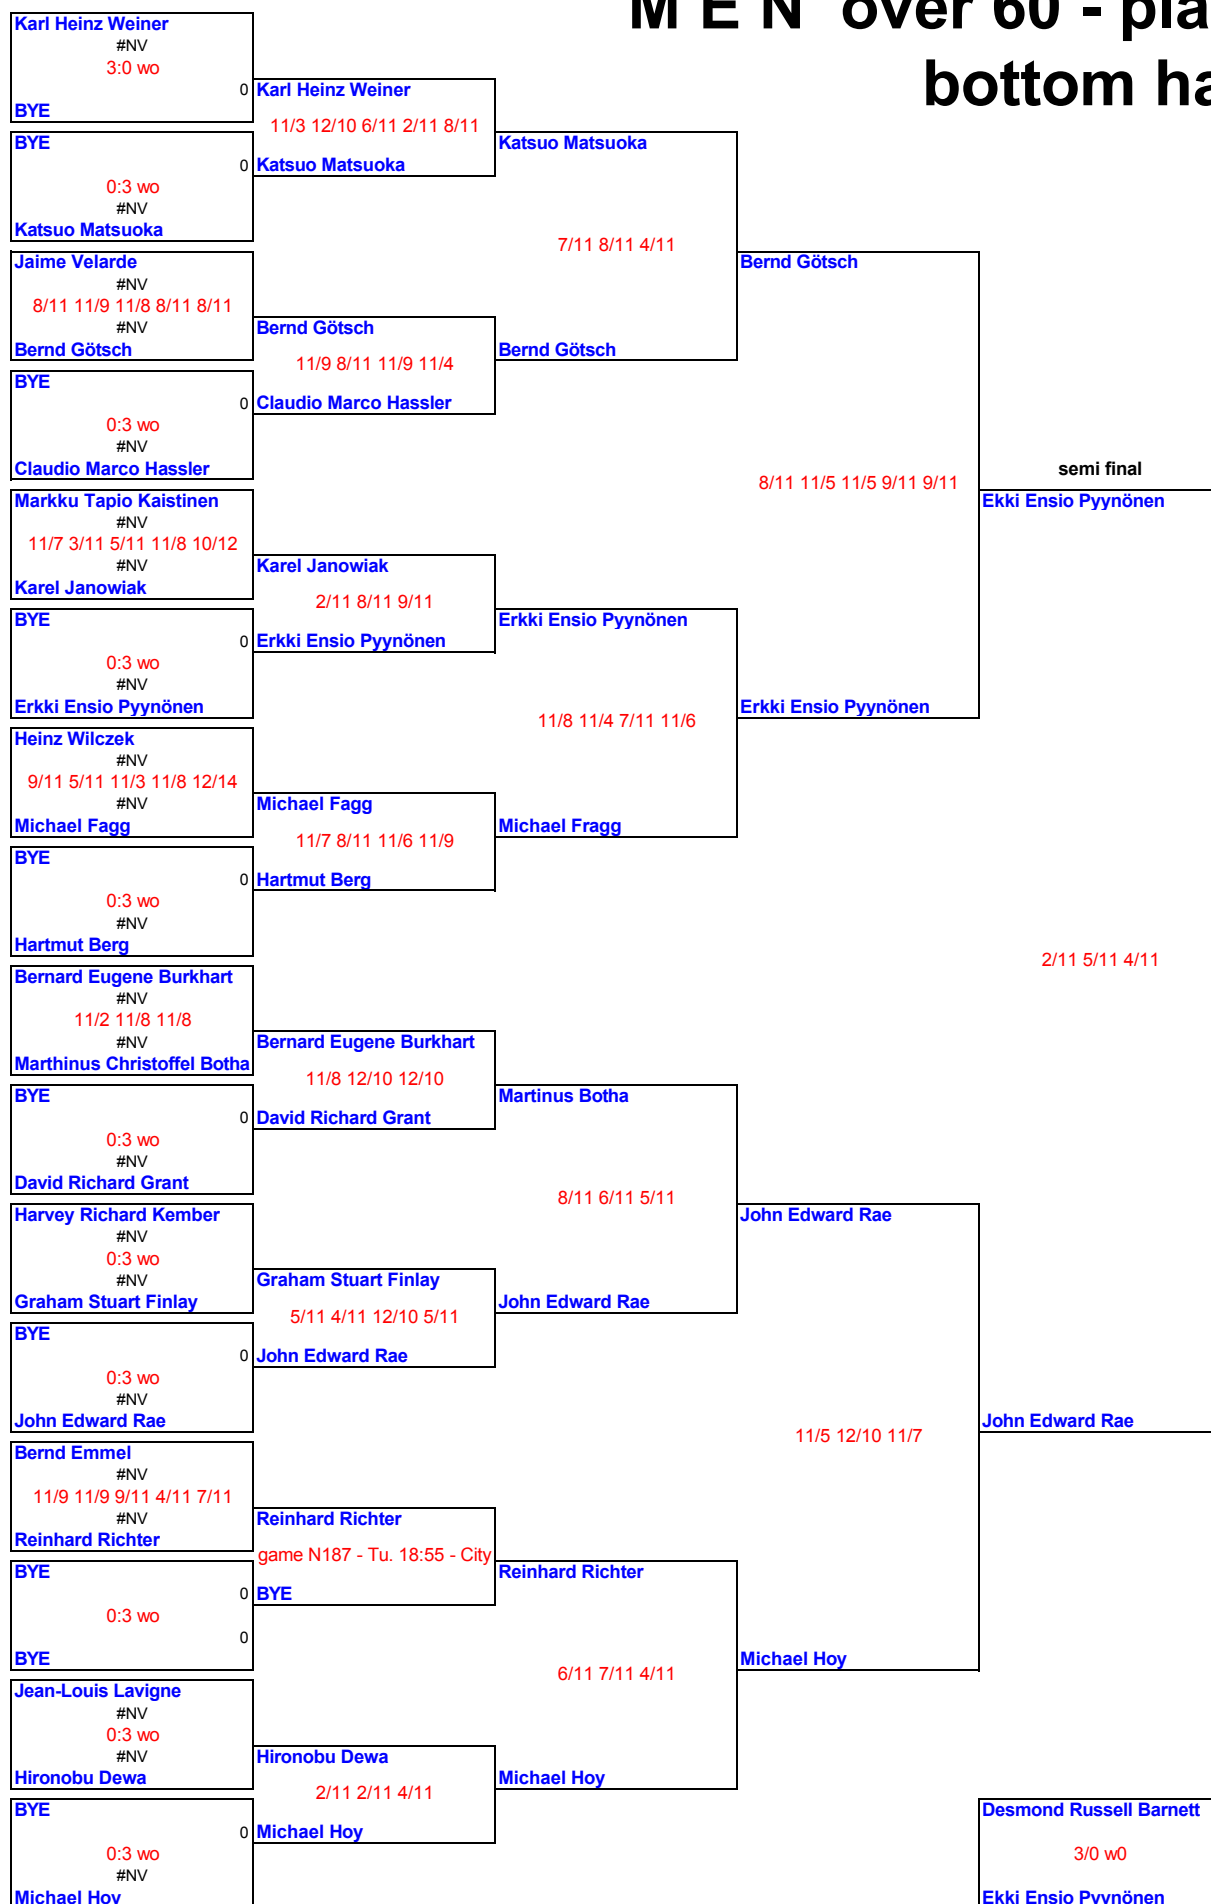

10th WSF WORLD MASTERS Championships 2010
Cologne & St. Augustin/GERMANY, 23. - 28. August 2010

M E N over 60 - plate bottom half