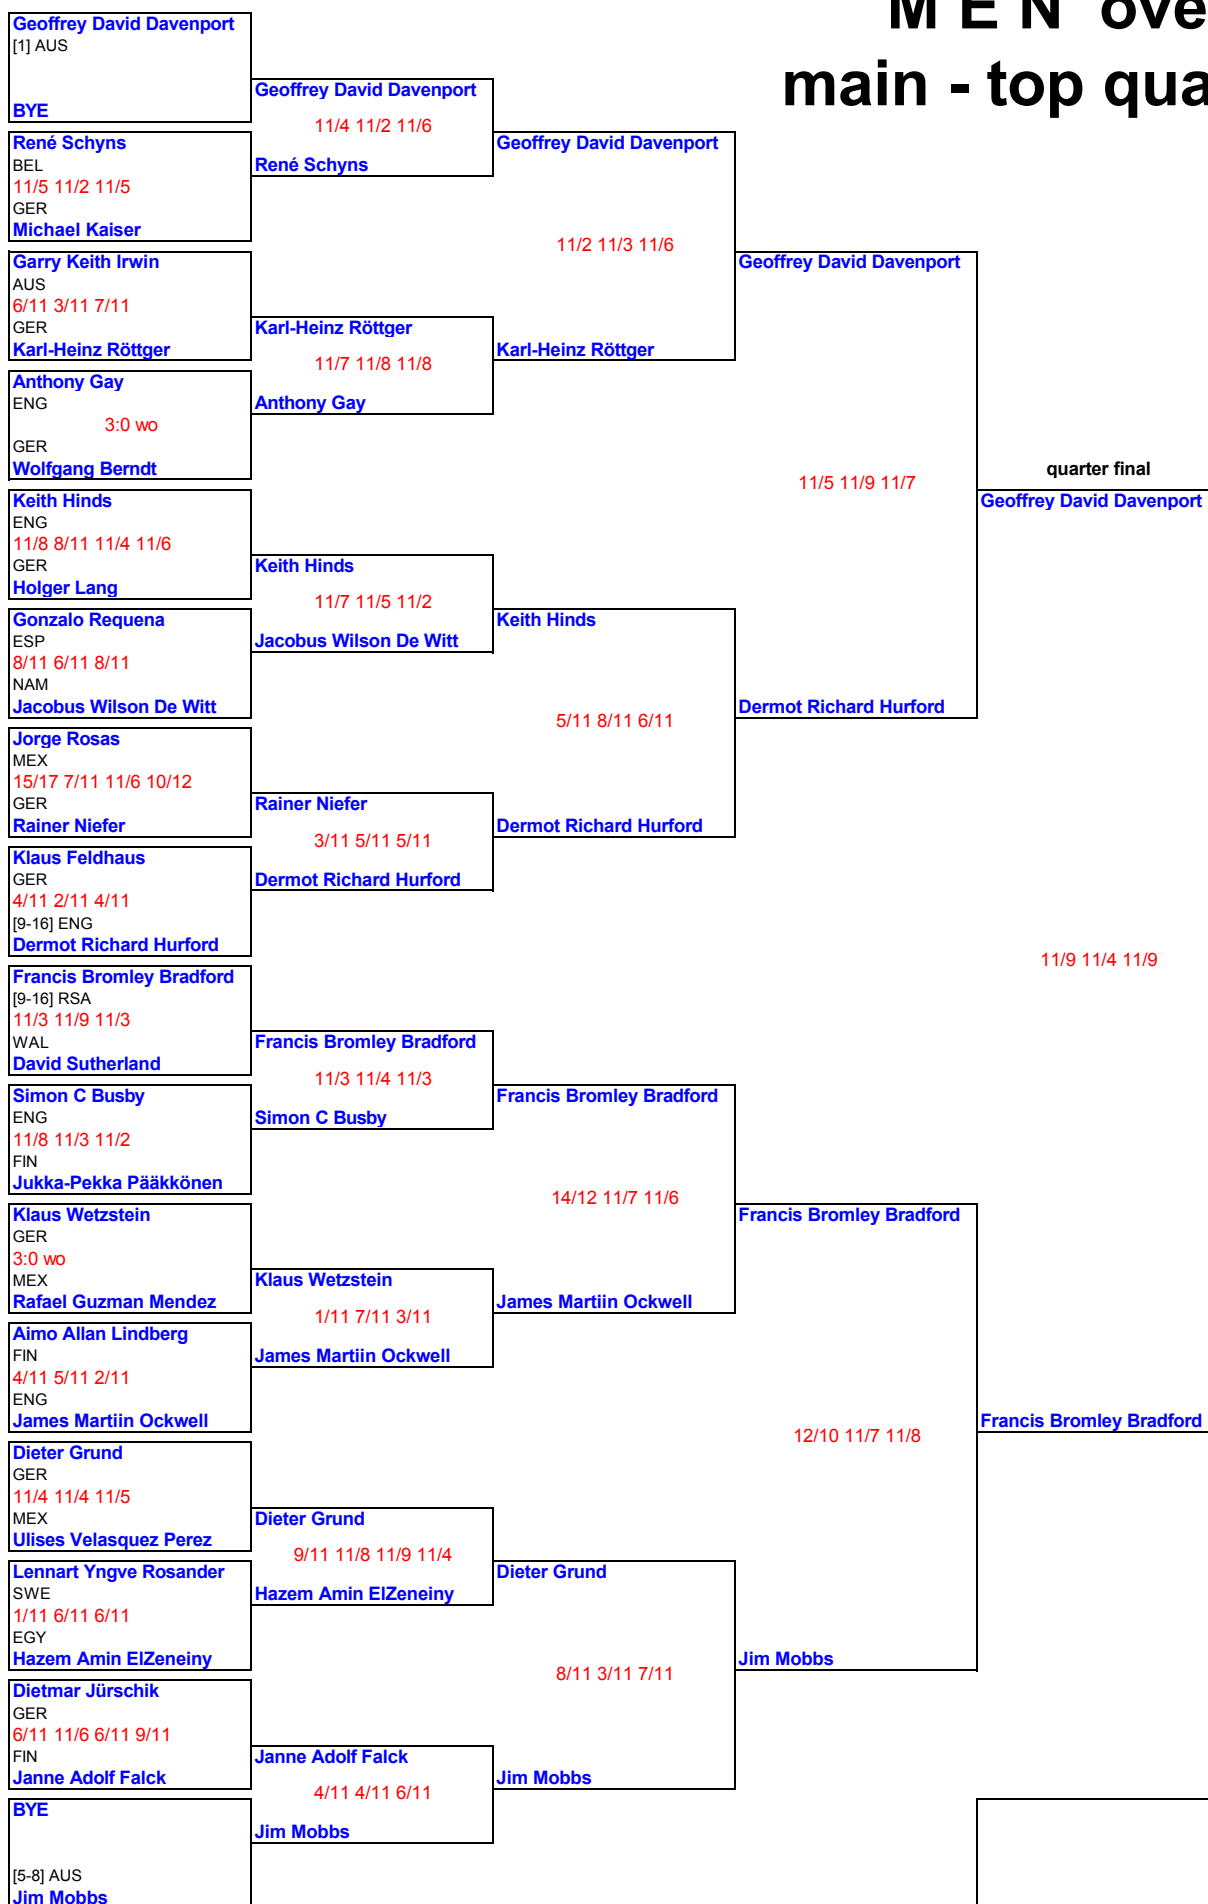

# M E N over 50 main - top quarter

10th WSF WORLD MASTERS Championships 2010  
Cologne & St. Augustin/GERMANY, 23. - 28. August 2010