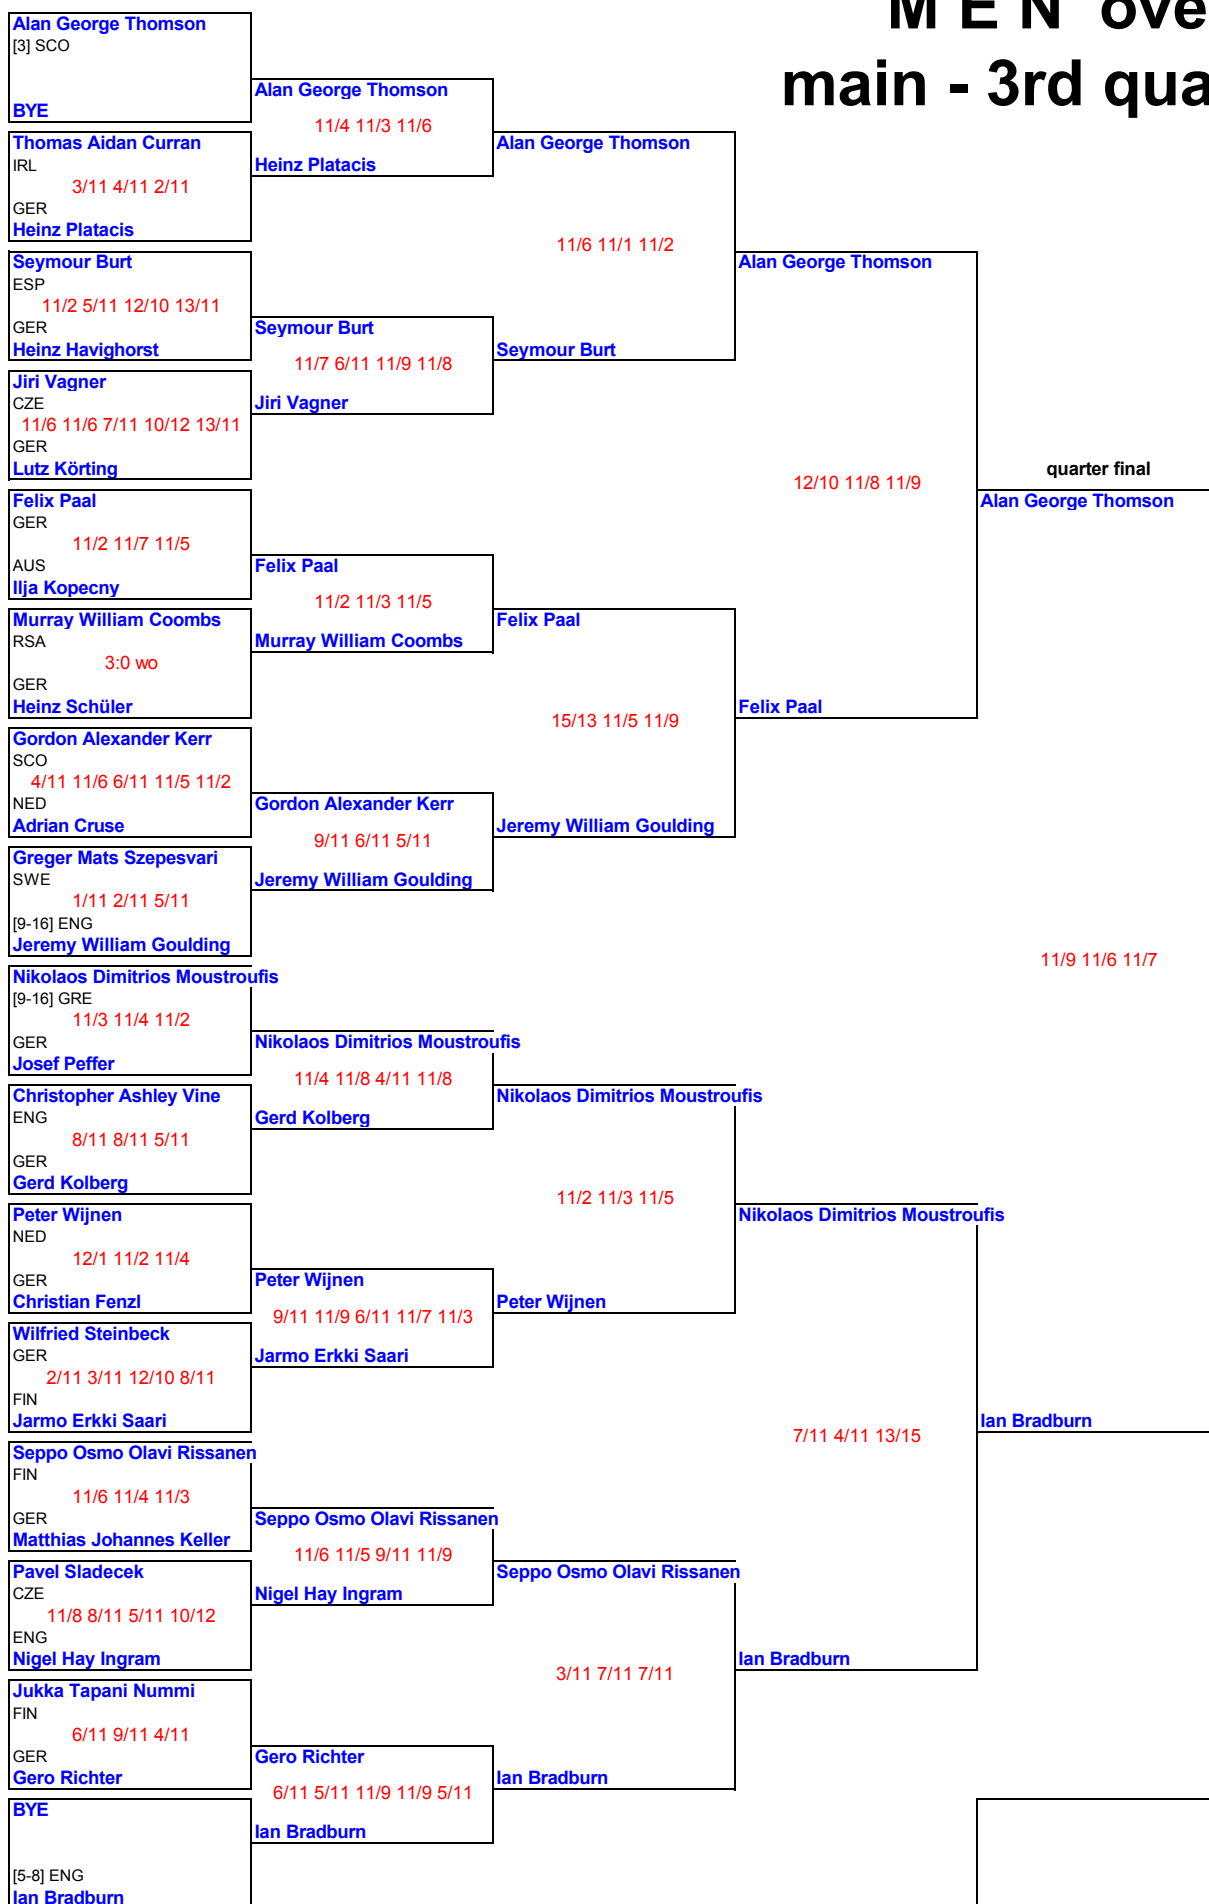

10th WSF WORLD MASTERS Championships 2010
Cologne & St. Augustin/GERMANY, 23. - 28. August 2010

MEN over 50 main - 3rd quarter