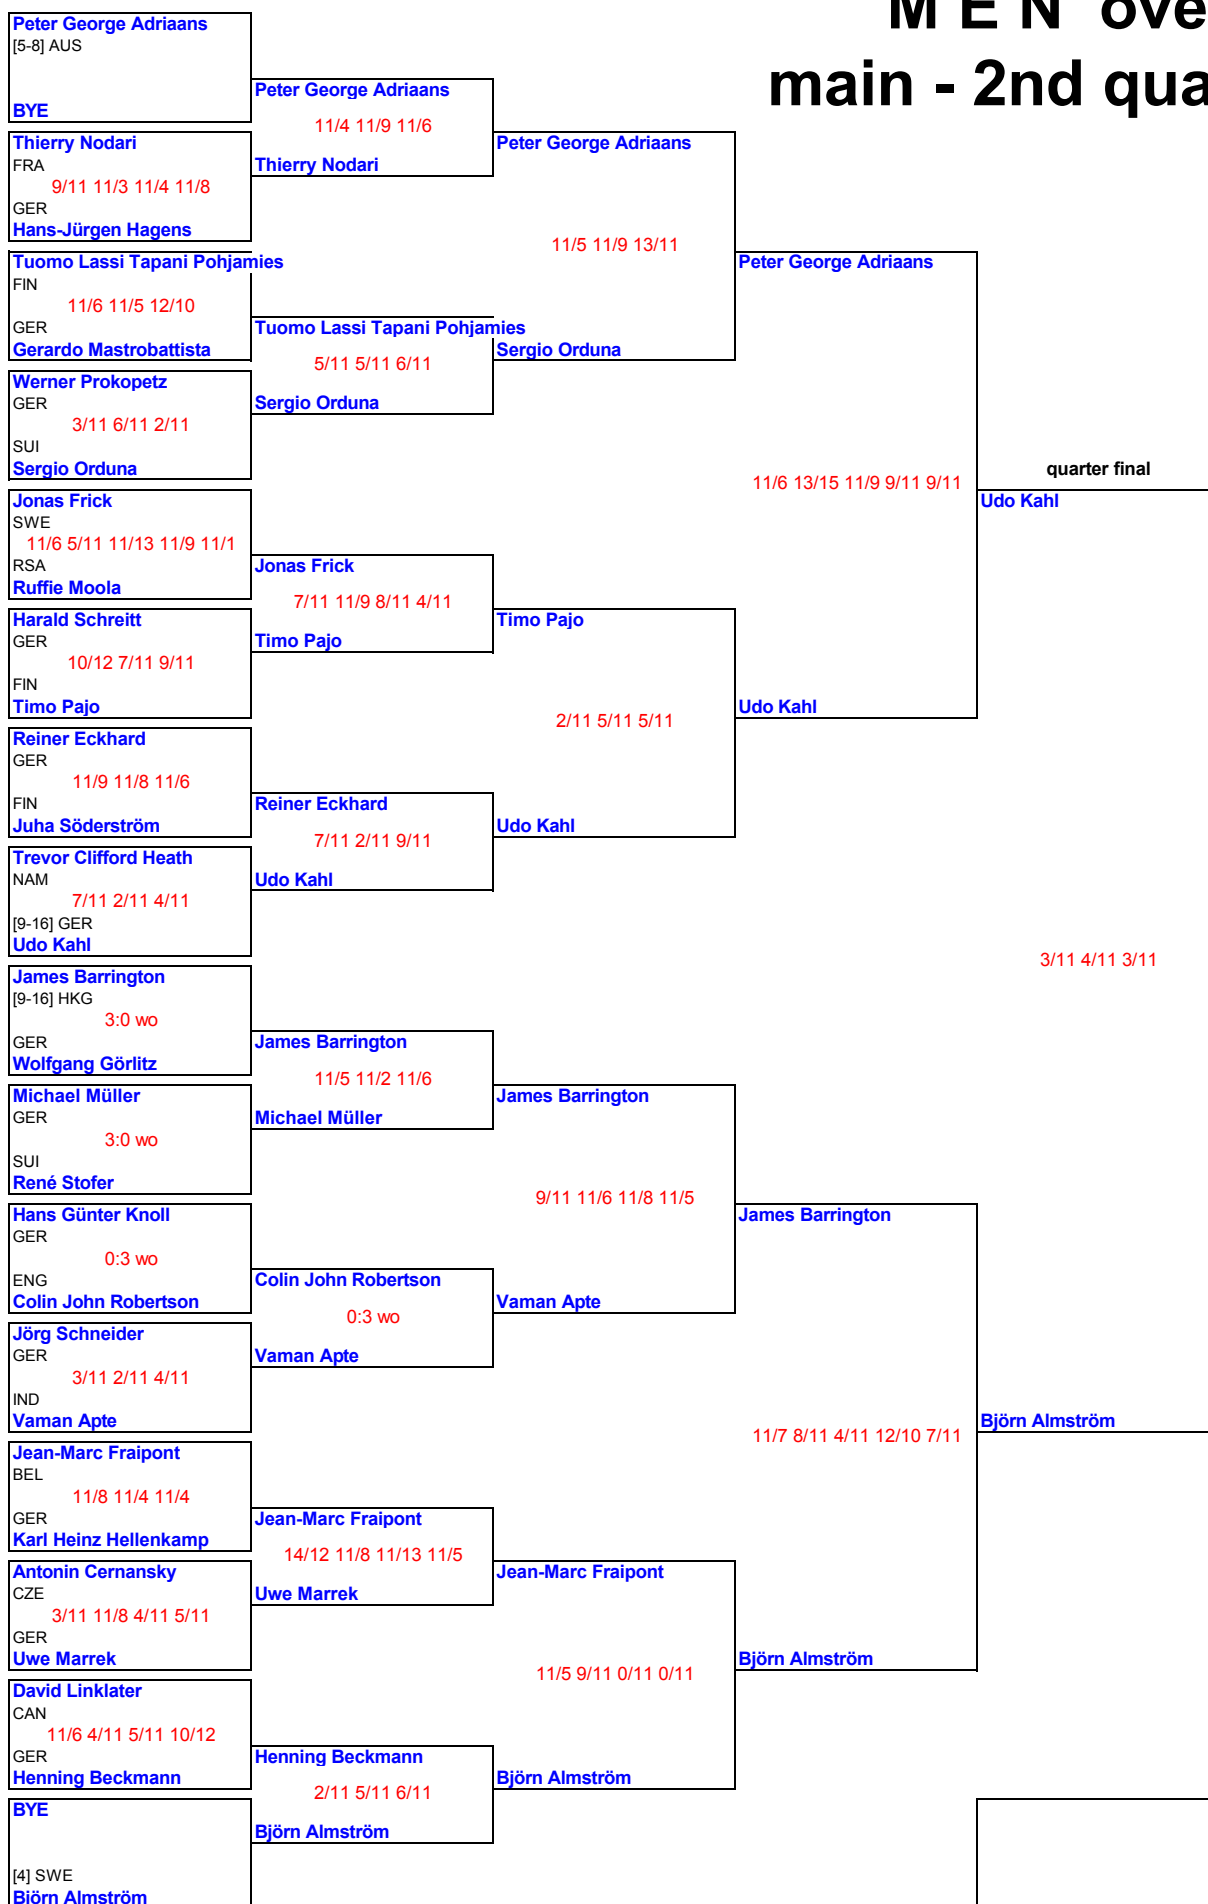

10th WSF WORLD MASTERS Championships 2010
Cologne & St. Augustin/GERMANY, 23. - 28. August 2010

M E N over 50 main - 2nd quarter