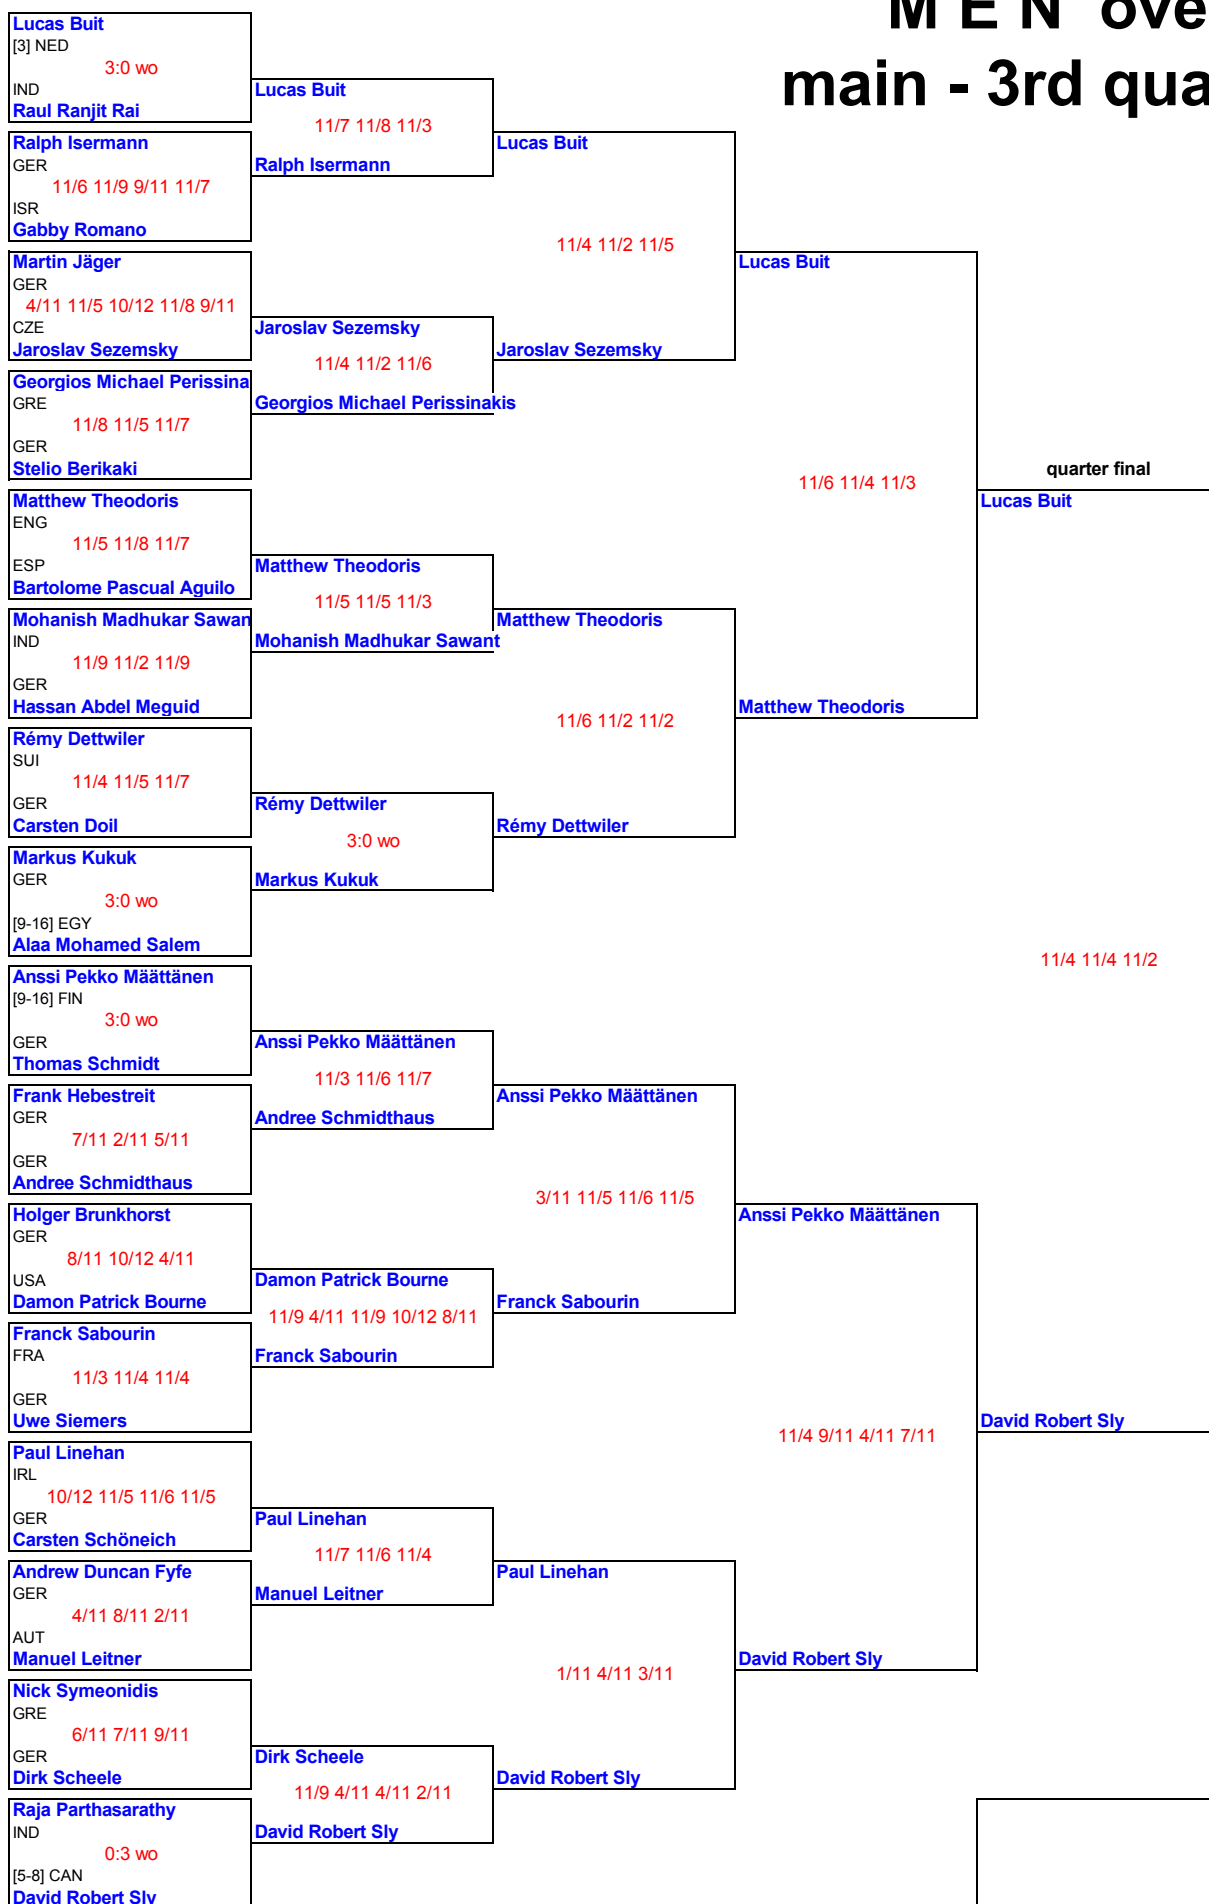

10th WSF WORLD MASTERS Championships 2010
Cologne & St. Augustin/GERMANY, 23. - 28. August 2010

MEN over 40 main - 3rd quarter